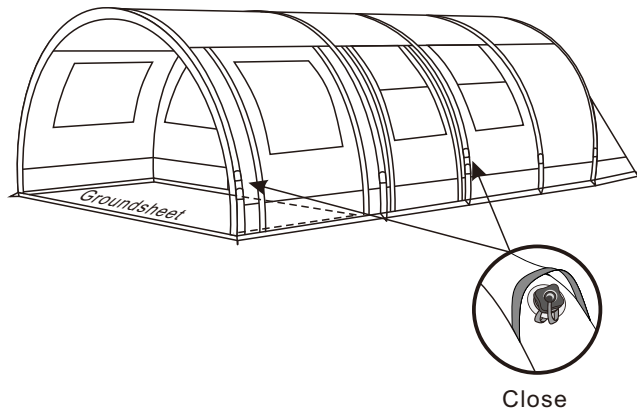

SET UP INSTRUCTION FOR MIAMI 6 EASY AIR

1

2

3

4