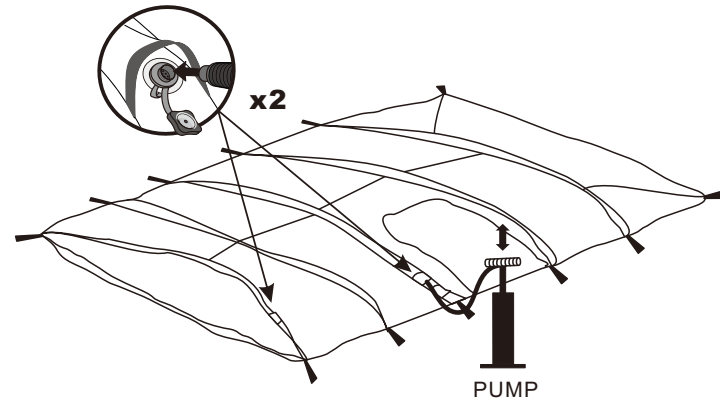

# SET UP INSTRUCTION FOR MIAMI 6 EASY AIR

Tent

Mesh door

Groundsheet

Single Action Pump  
+Gauge

Guy Rope x17pcs

Pegs 5x21cm 40pcs  
+21cm Corner Pegs 33pcs  
+4x17cm 12pcs

1

2

3

4