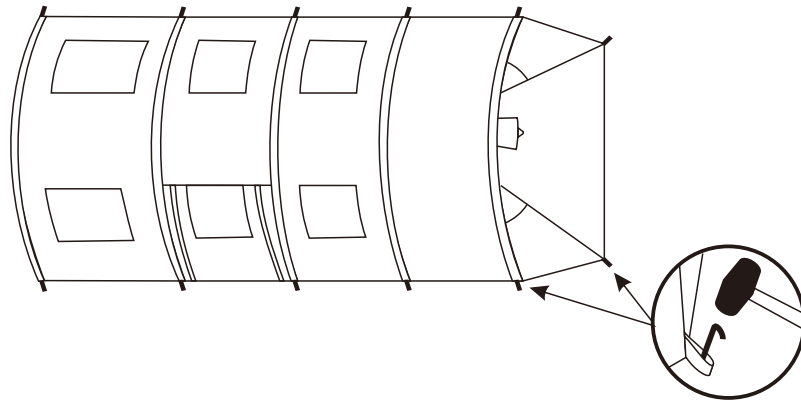

# SET UP INSTRUCTION FOR MIAMI 6 EASY AIR

Tent

Mesh door

Groundsheet

Single Action Pump  
+Gauge

Guy Rope x17pcs

Pegs 5x21cm 40pcs  
+21cm Corner Pegs 33pcs  
+4x17cm 12pcs

1