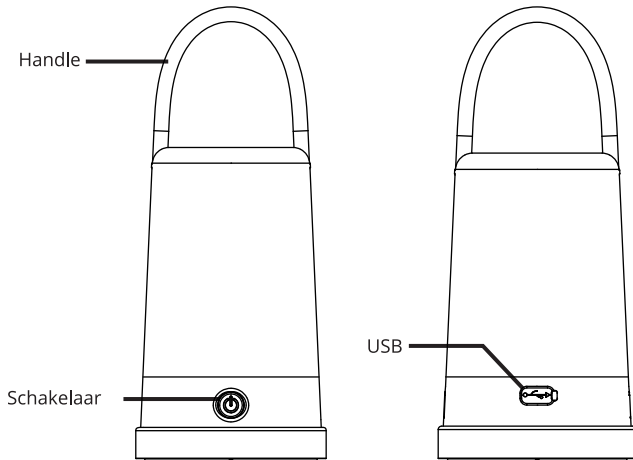

USB

Type-C 5V adaptor (not included)
Do not use unmatched adaptor

The green indicator flickers say power charging, green light going on say full with power.

Notes:

1. Only for DC+5V adaptor.
2. Do not be directly exposed to rain water.
3. To prevent it from battery damage as overfall, please charge timely when power off.
4. Please charge once per three months if not use for quite some time.
5. To prevent it from water and dust contaminant, please cover the USB output interface with waterproof film when it not in use.
6. In order to avoid accidents, please do not put it into fire.
7. Please store in a dry and ventilated place.